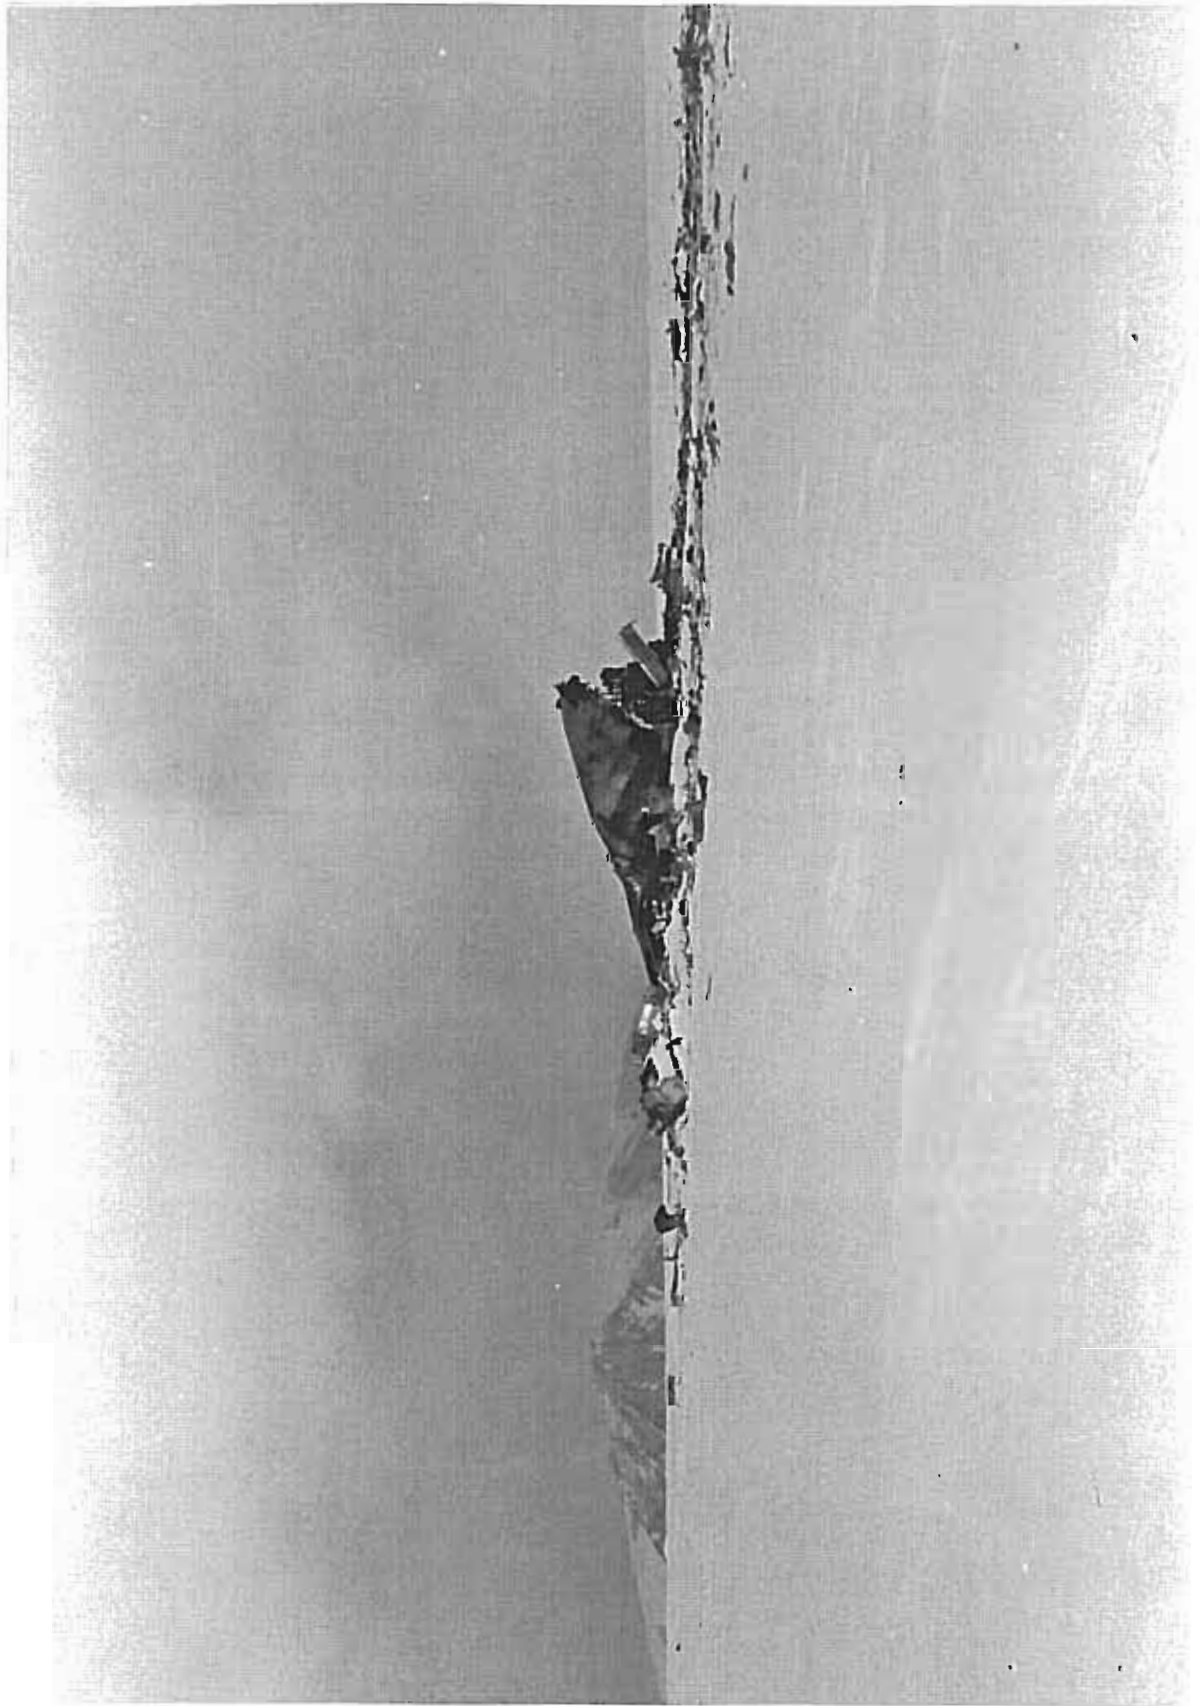

FIG 1 WRECKAGE OF ZK-NZP LOOKING NORTH OVER LEWIS BAY

FIG 2 LOOKING SOUTHWEST PAST BURNT OUT CABIN TOWARDS MT EREBUS

FIG 3 LOOKING WEST ACROSS WRECKAGE OF ZK-NZP TOWARDS NORTH-WEST SHORE OF LEWIS BAY

FIG 4 AFTERMATH OF INTENSE FIRE IN CABIN AREA